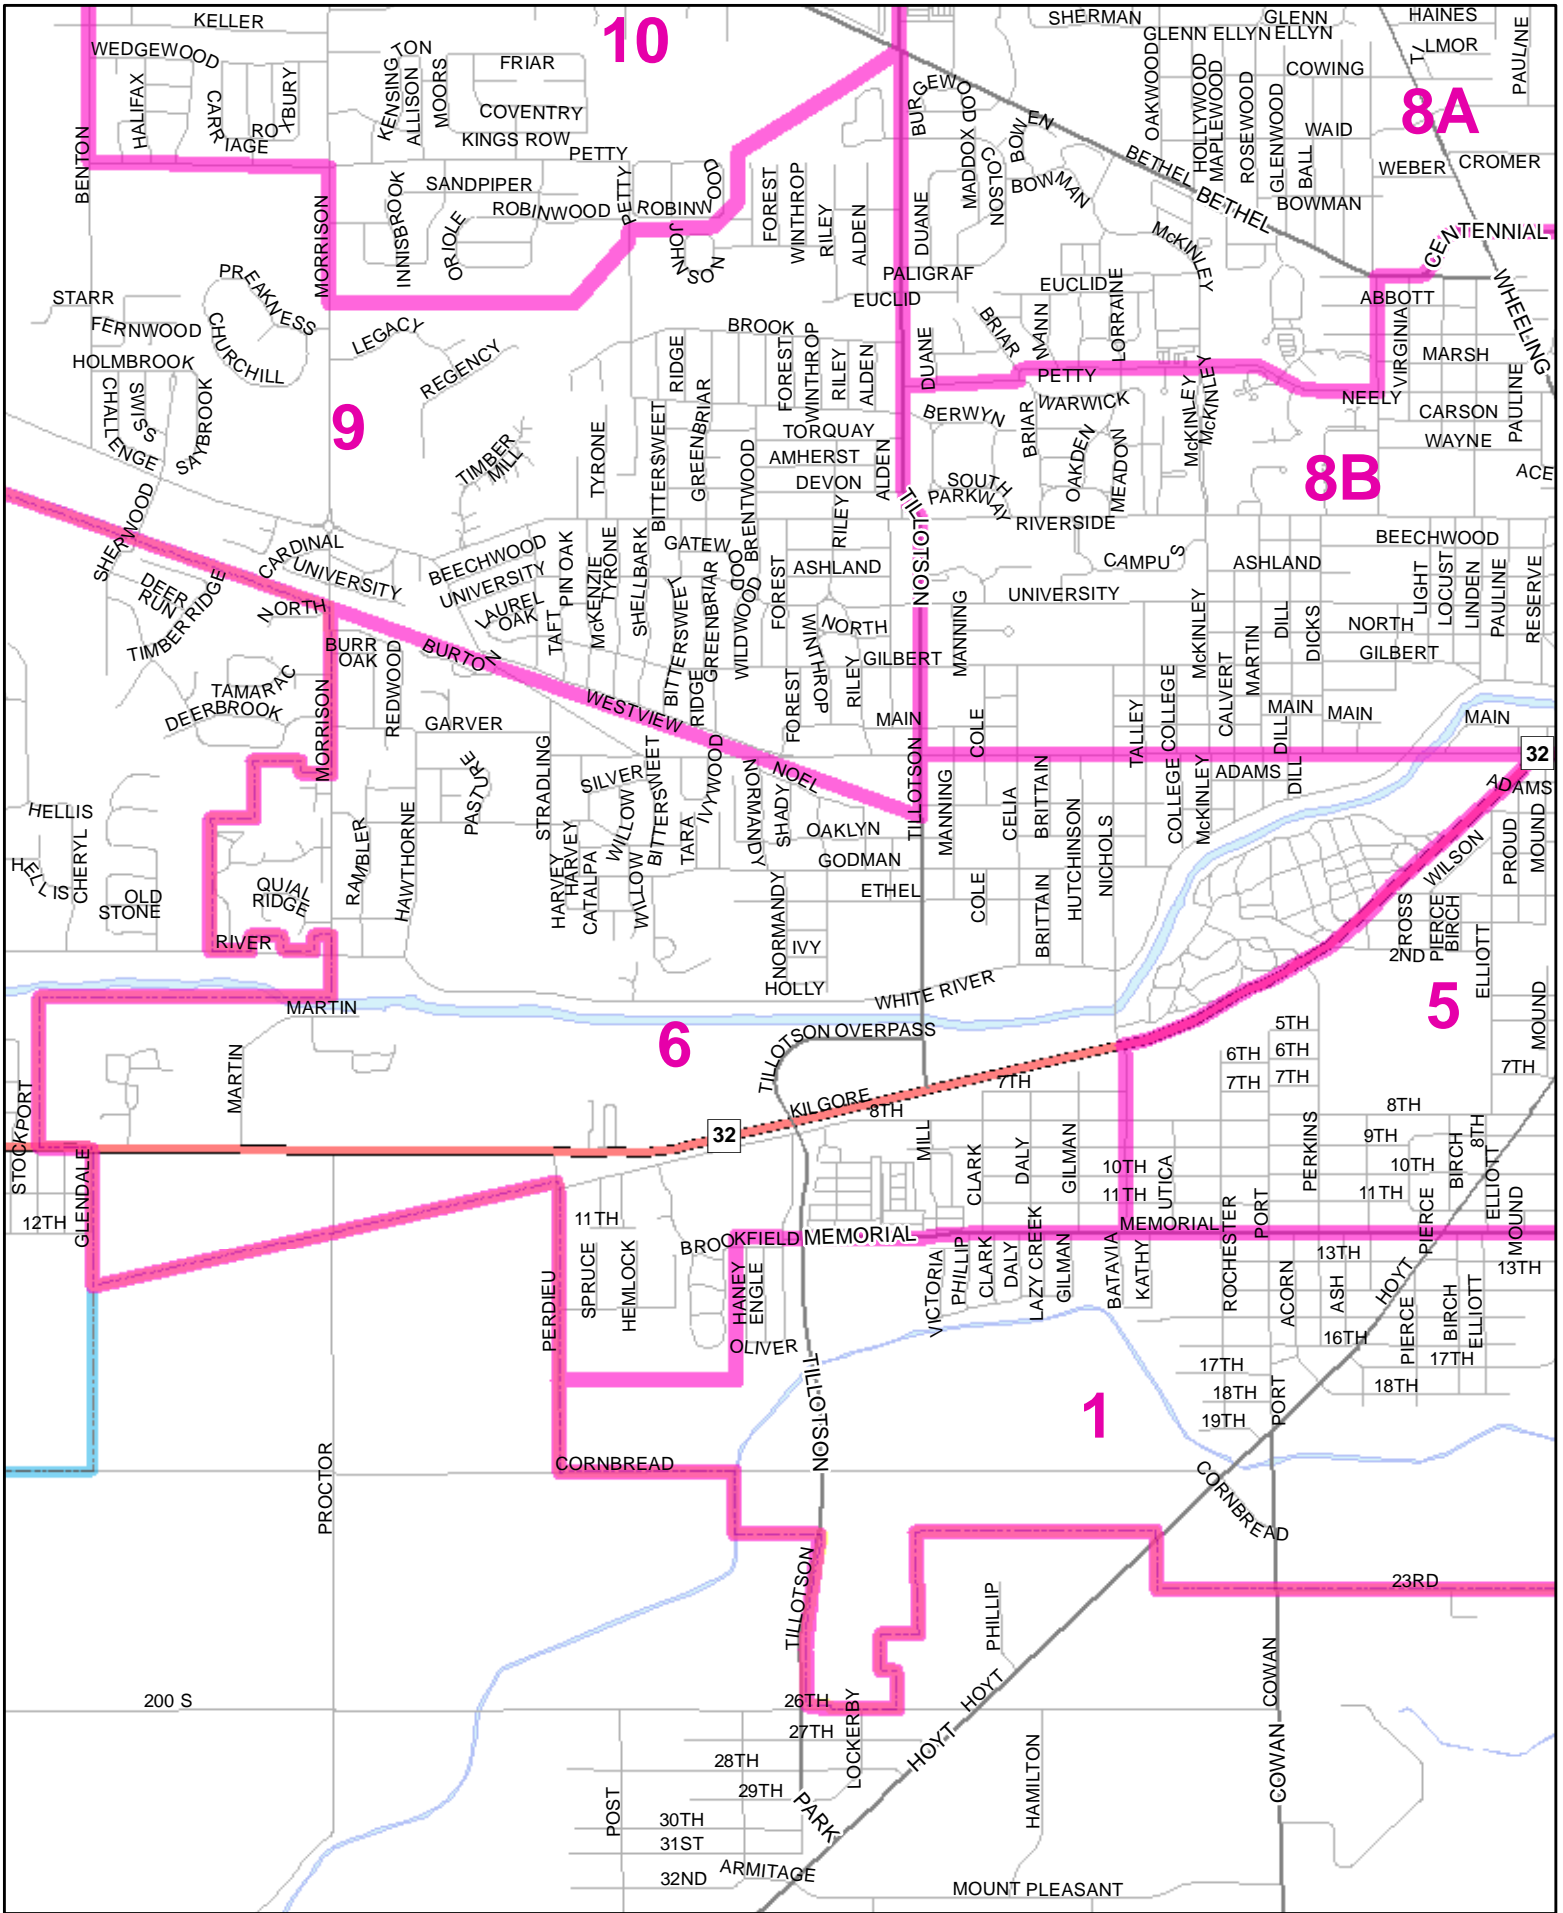

Snow Plow Zone 1

Map Published: 12/6/2016

Snow Plow Zone 3

Map Published: 12/6/2016

Snow Plow Zone 4

Map Published: 12/6/2016

Snow Plow Zone 5

Map Published: 12/6/2016

Snow Plow Zone 6

0 0.4 0.8 1.6 Miles

Map Published: 12/6/2016

Snow Plow Zone 7

Map Published: 12/6/2016

Snow Plow Zone 8A/8B

0 0.225 0.45 0.9 Miles

Map Published: 12/6/2016

Snow Plow Zone 9

0 0.35 0.7 1.4 Miles

Map Published: 12/6/2016

Snow Plow Zone 10

Map Published: 12/6/2016

Snow Plow Zone 11

0 0.25 0.5 1 Miles

Map Published: 12/6/2016

Snow Plow Zone 12

Map Published: 12/6/2016