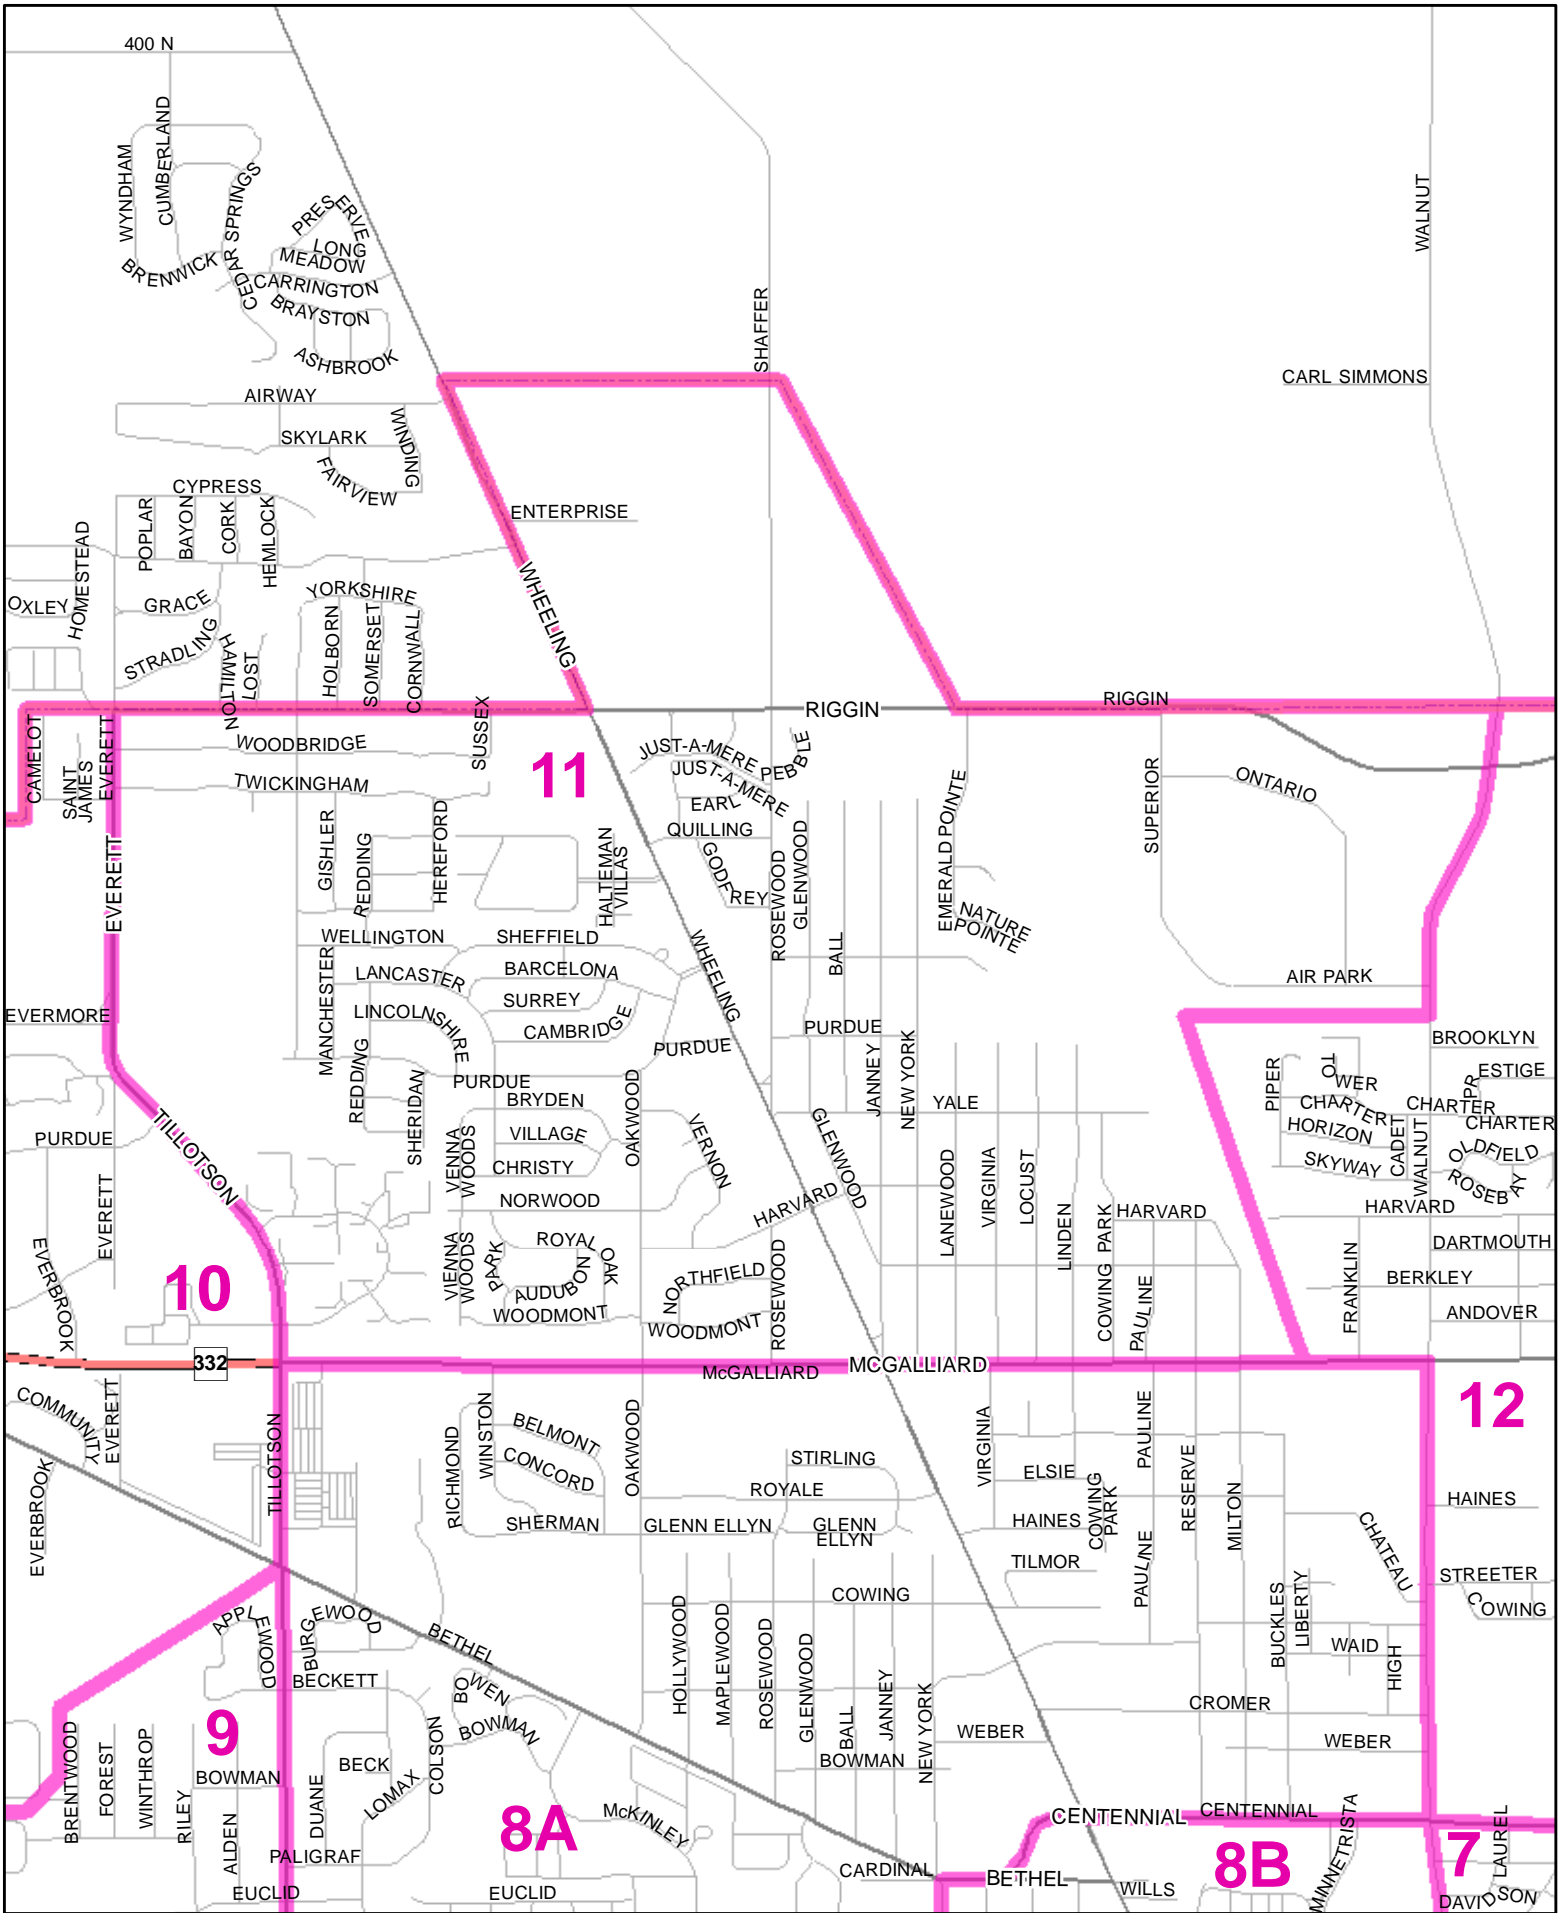

Snow Plow Zone 1

Map Published: 12/6/2016

Snow Plow Zone 3

Map Published: 12/6/2016

Snow Plow Zone 4

Map Published: 12/6/2016

Snow Plow Zone 5

Map Published: 12/6/2016

Snow Plow Zone 6

0 0.4 0.8 1.6 Miles

Map Published: 12/6/2016

Snow Plow Zone 7

Map Published: 12/6/2016

Snow Plow Zone 8A/8B

0 0.225 0.45 0.9 Miles

Map Published: 12/6/2016

Snow Plow Zone 9

0 0.35 0.7 1.4 Miles

Map Published: 12/6/2016

Snow Plow Zone 10

Map Published: 12/6/2016

Snow Plow Zone 11

0 0.25 0.5 1 Miles

Map Published: 12/6/2016

Snow Plow Zone 12

Map Published: 12/6/2016