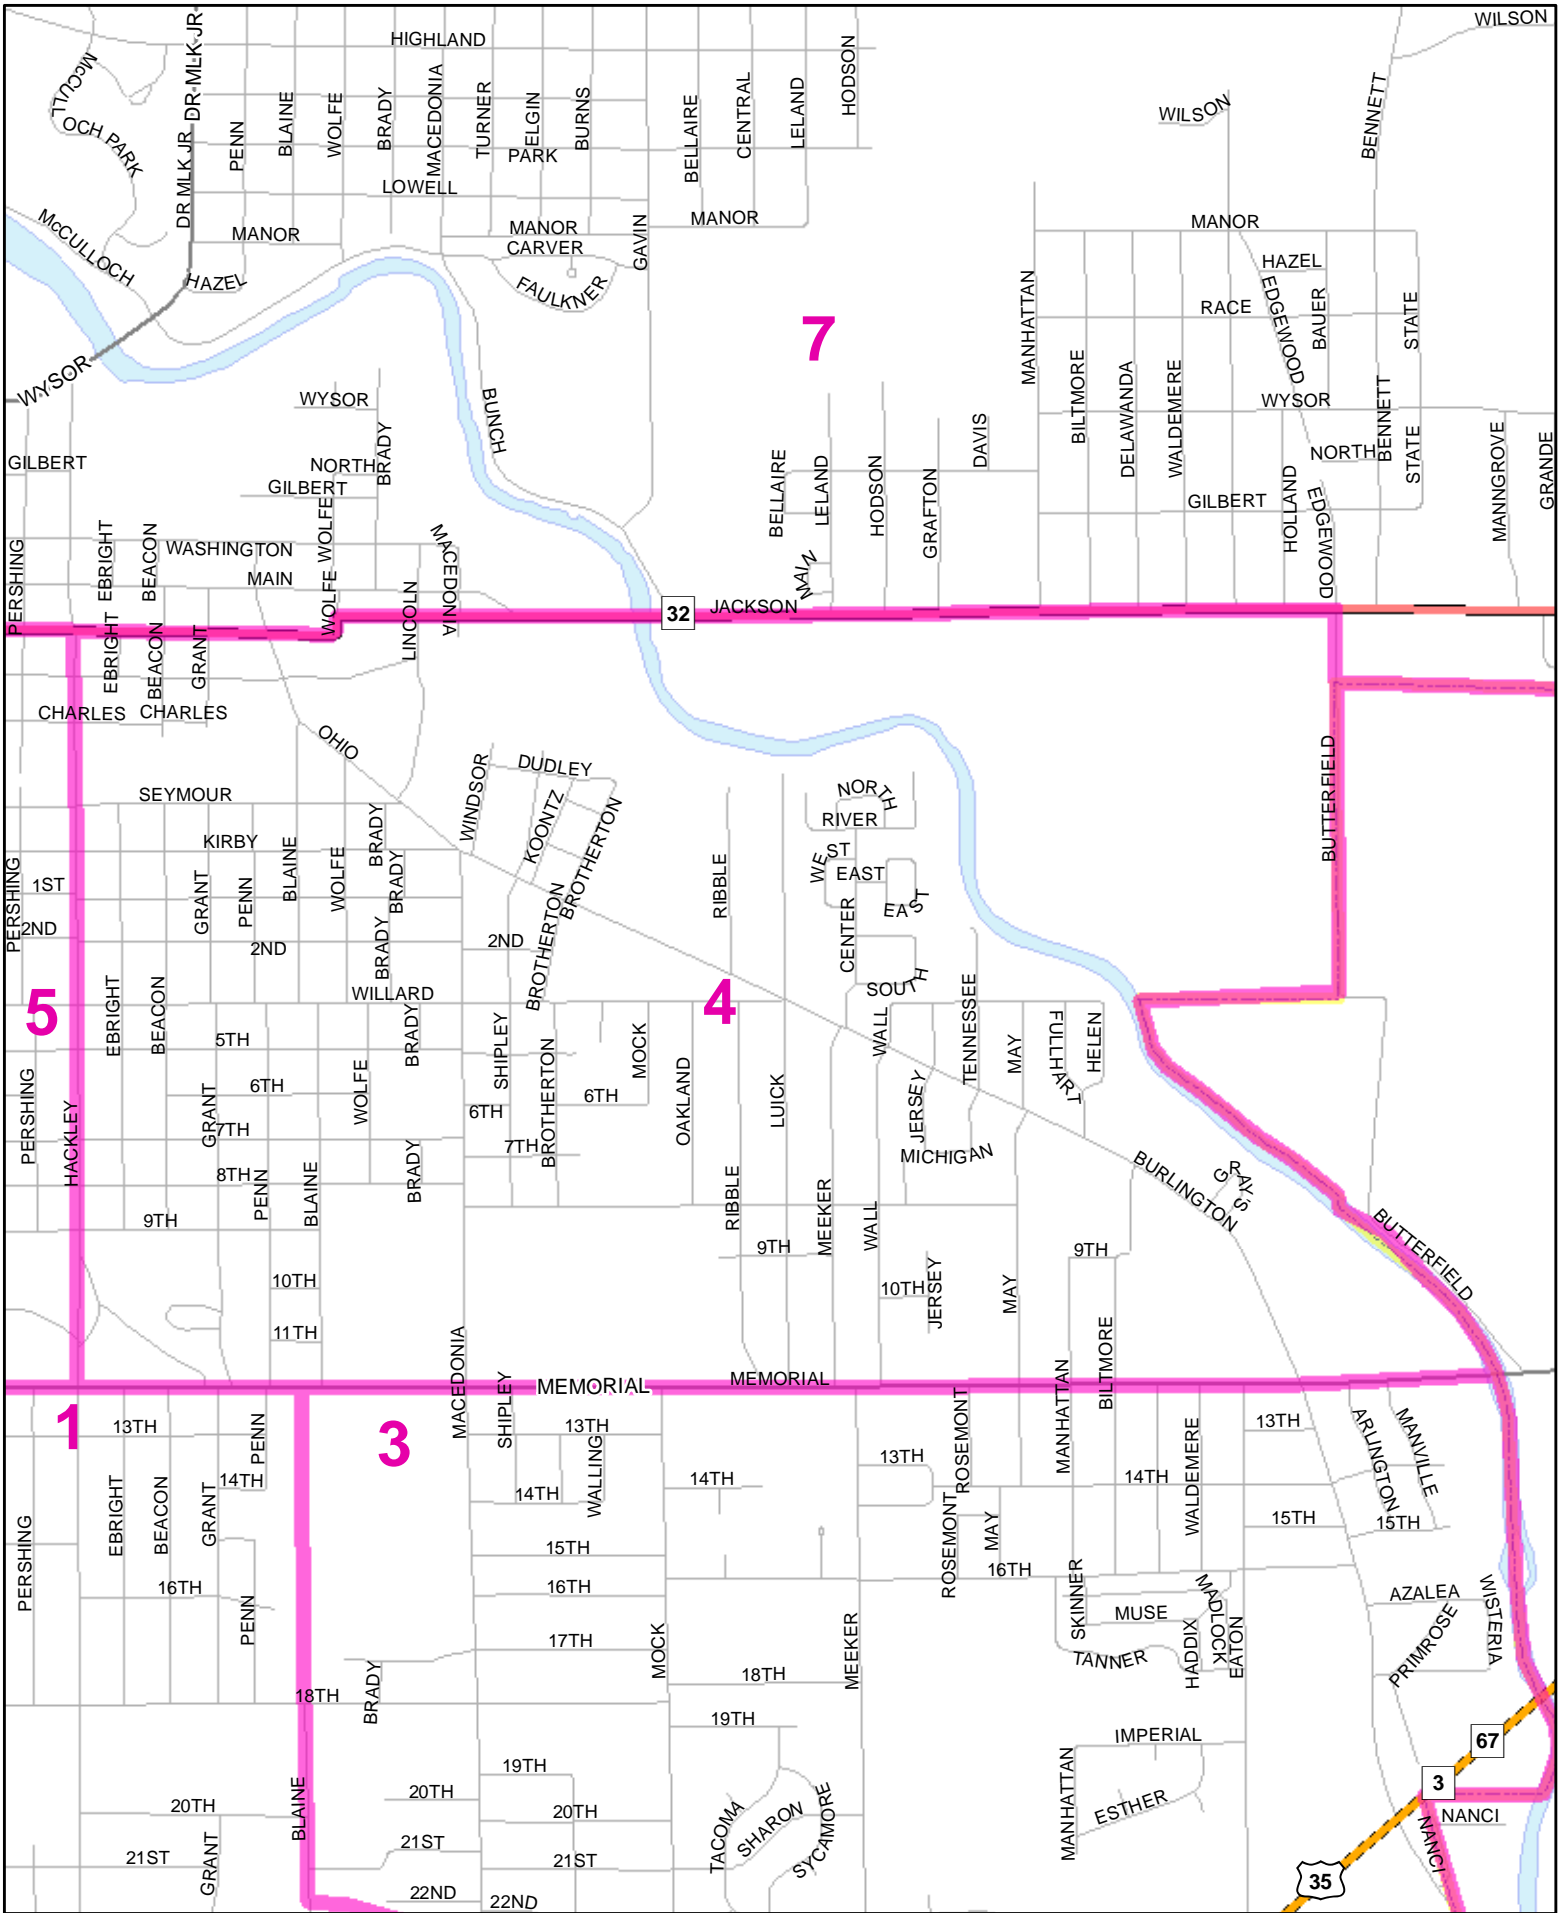

Snow Plow Zone 1

Map Published: 12/6/2016

Snow Plow Zone 3

Map Published: 12/6/2016

Snow Plow Zone 4

Map Published: 12/6/2016

Snow Plow Zone 5

Map Published: 12/6/2016

Snow Plow Zone 6

0 0.4 0.8 1.6 Miles

Map Published: 12/6/2016

Snow Plow Zone 7

Map Published: 12/6/2016

Snow Plow Zone 8A/8B

0 0.225 0.45 0.9 Miles

Map Published: 12/6/2016

Snow Plow Zone 9

0 0.35 0.7 1.4 Miles

Map Published: 12/6/2016

Snow Plow Zone 10

Map Published: 12/6/2016

Snow Plow Zone 11

0 0.25 0.5 1 Miles

Map Published: 12/6/2016

Snow Plow Zone 12

Map Published: 12/6/2016