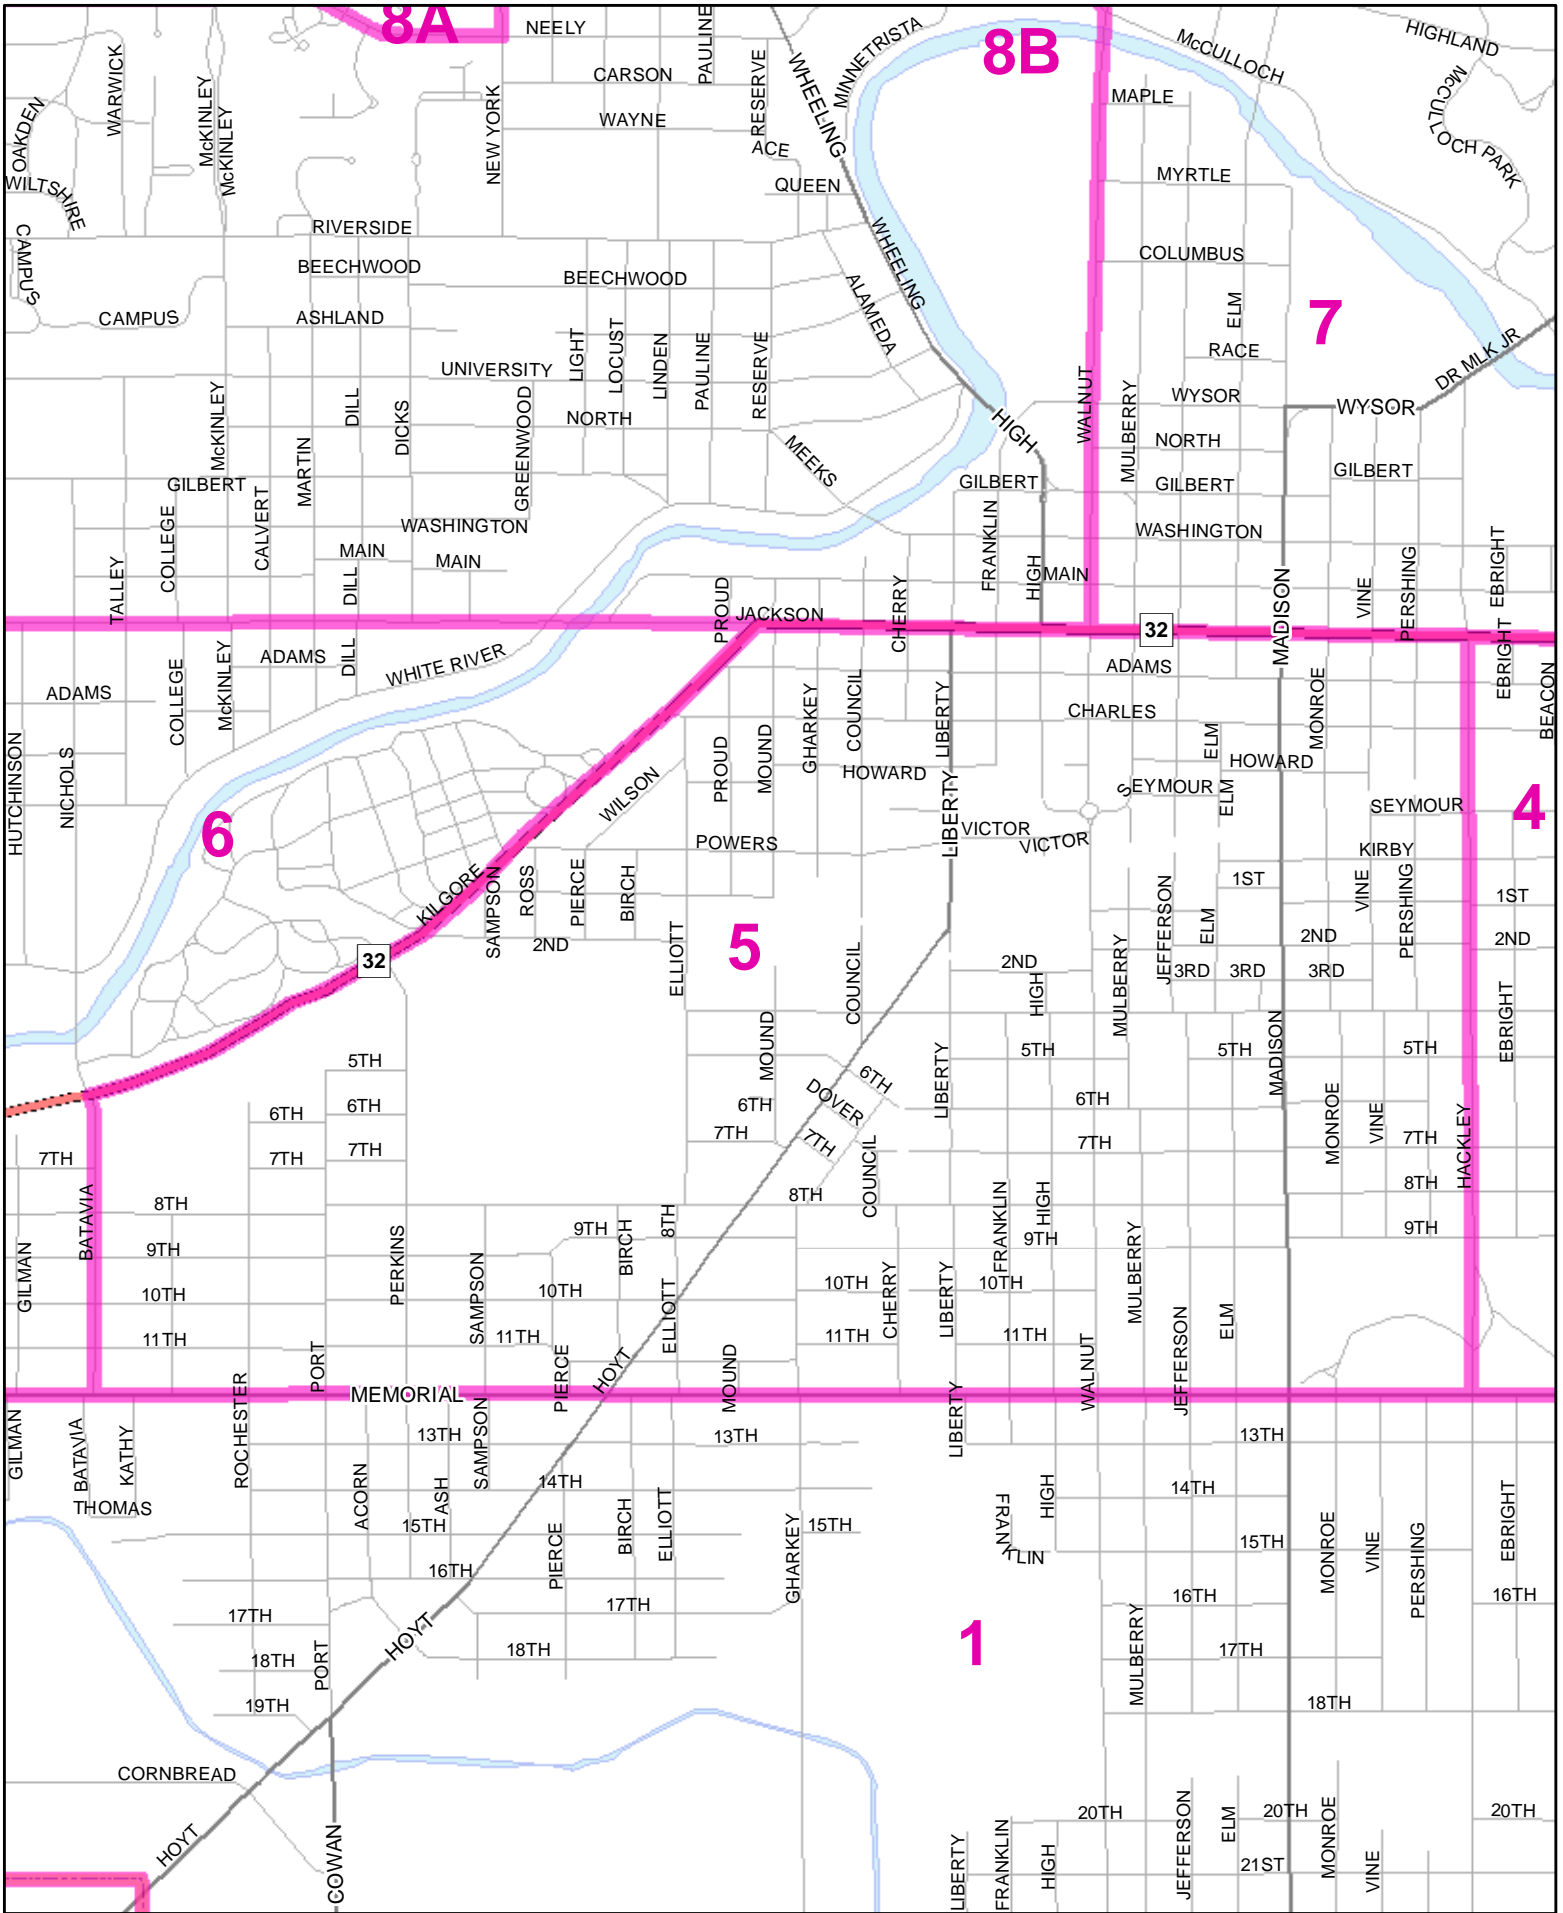

Snow Plow Zone 1

Map Published: 12/6/2016

Snow Plow Zone 3

Map Published: 12/6/2016

Snow Plow Zone 4

Map Published: 12/6/2016

Snow Plow Zone 5

Map Published: 12/6/2016

Snow Plow Zone 6

0 0.4 0.8 1.6 Miles

Map Published: 12/6/2016

Snow Plow Zone 7

Map Published: 12/6/2016

Snow Plow Zone 8A/8B

0 0.225 0.45 0.9 Miles

Map Published: 12/6/2016

Snow Plow Zone 9

0 0.35 0.7 1.4 Miles

Map Published: 12/6/2016

Snow Plow Zone 10

Map Published: 12/6/2016

Snow Plow Zone 11

0 0.25 0.5 1 Miles

Map Published: 12/6/2016

Snow Plow Zone 12

Map Published: 12/6/2016