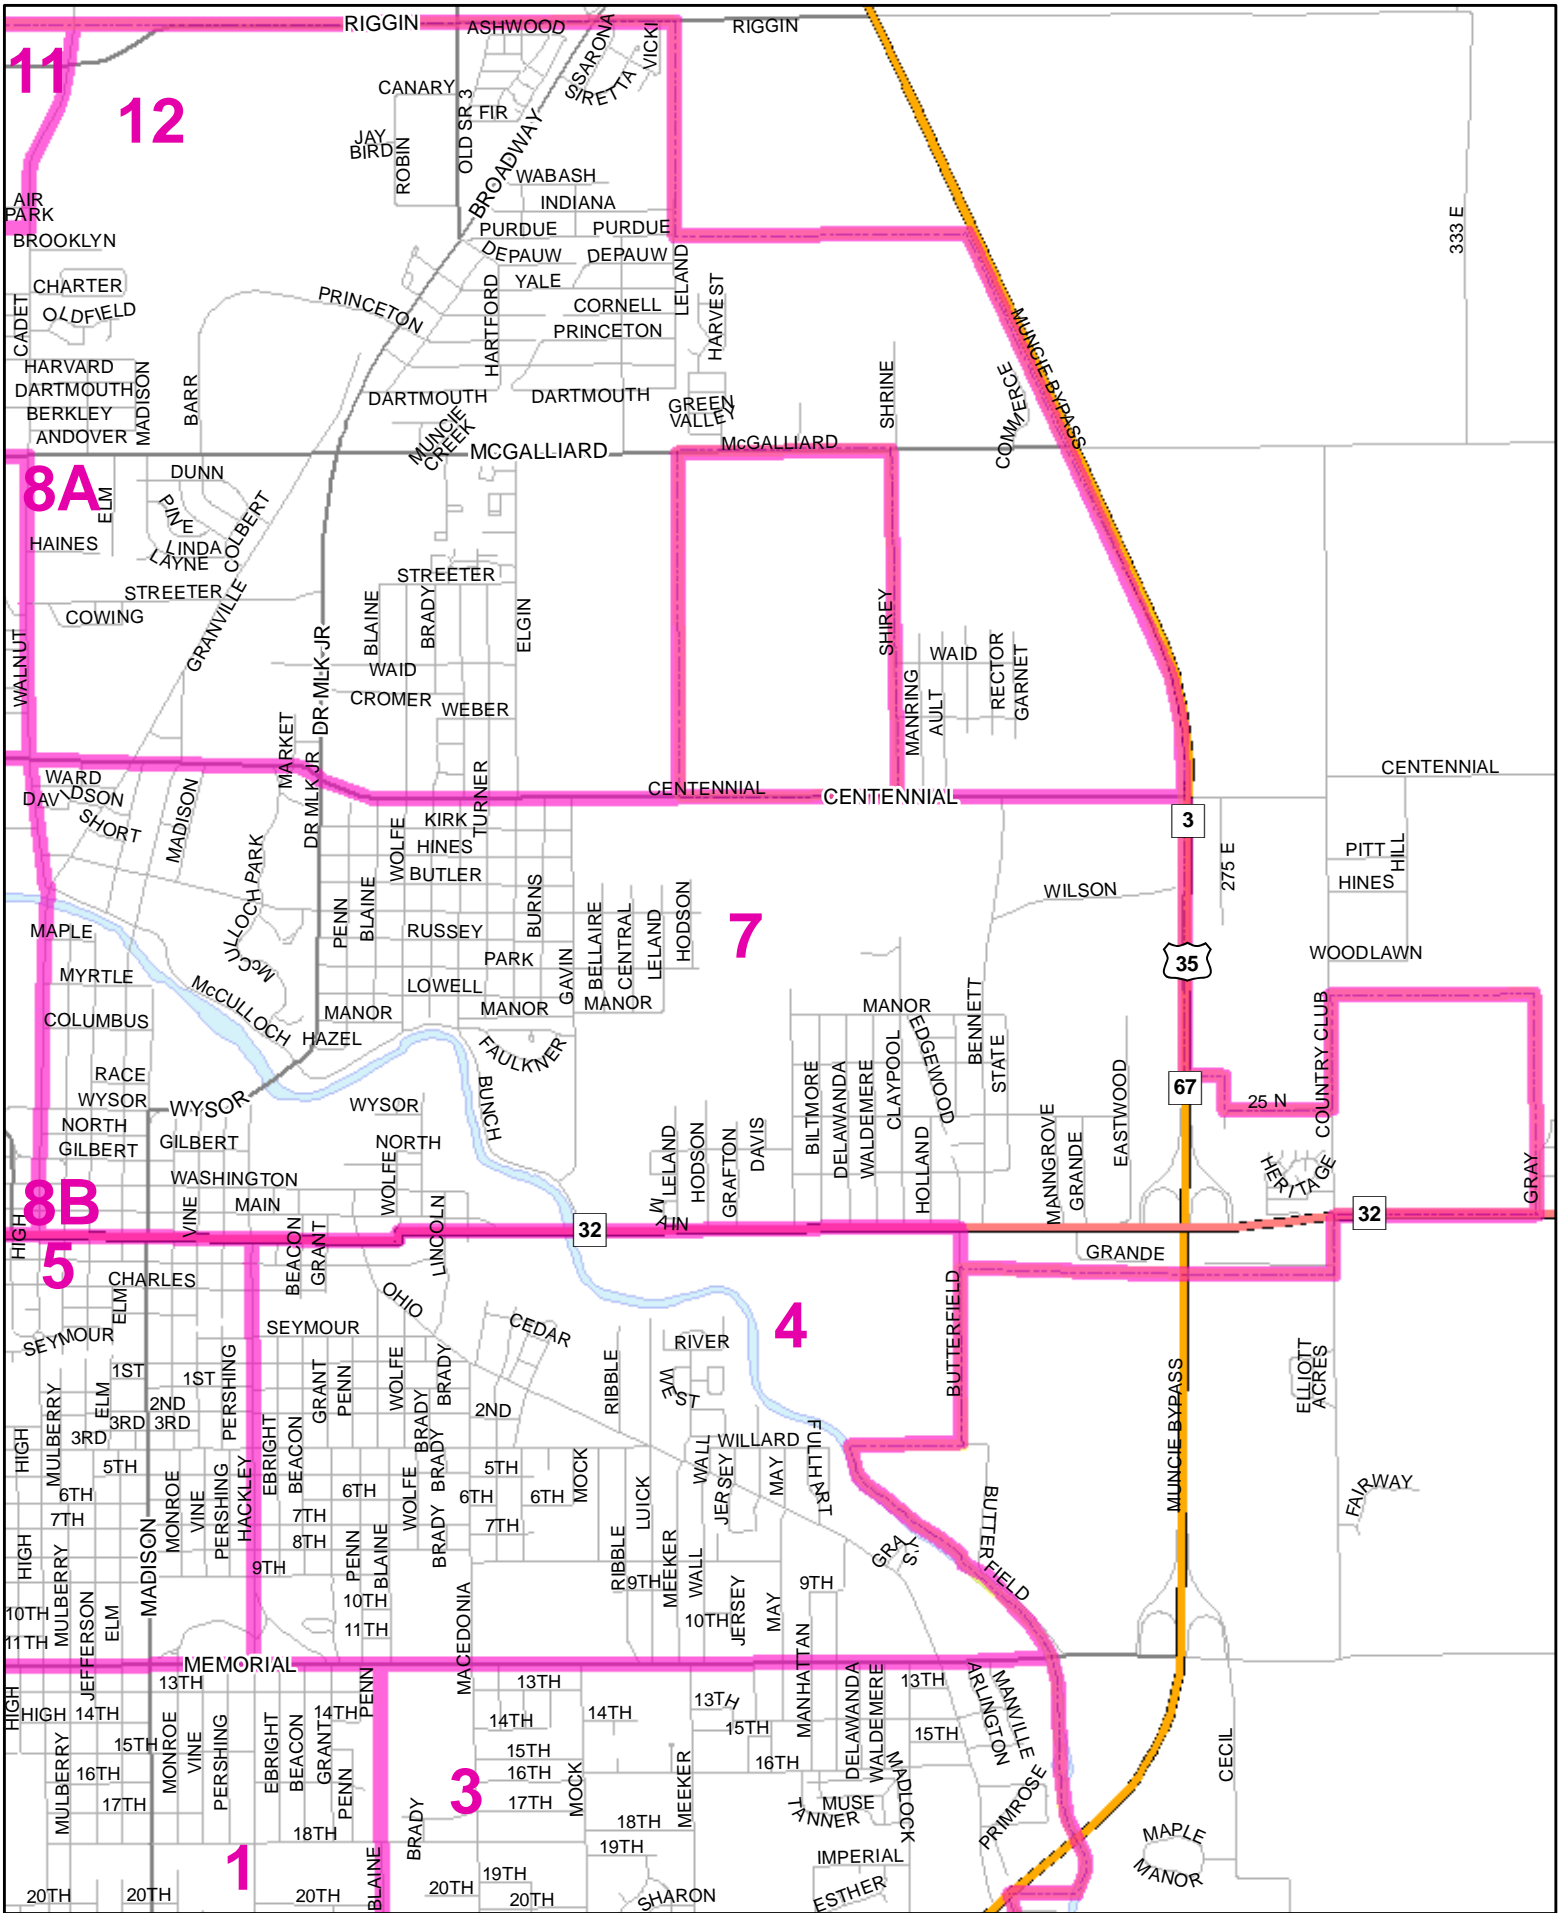

Snow Plow Zone 1

Map Published: 12/6/2016

Snow Plow Zone 3

Map Published: 12/6/2016

Snow Plow Zone 4

Map Published: 12/6/2016

Snow Plow Zone 5

Map Published: 12/6/2016

Snow Plow Zone 6

0 0.4 0.8 1.6 Miles

Map Published: 12/6/2016

Snow Plow Zone 7

Map Published: 12/6/2016

Snow Plow Zone 8A/8B

0 0.225 0.45 0.9 Miles

Map Published: 12/6/2016

Snow Plow Zone 9

0 0.35 0.7 1.4 Miles

Map Published: 12/6/2016

Snow Plow Zone 10

Map Published: 12/6/2016

Snow Plow Zone 11

0 0.25 0.5 1 Miles

Map Published: 12/6/2016

Snow Plow Zone 12

Map Published: 12/6/2016