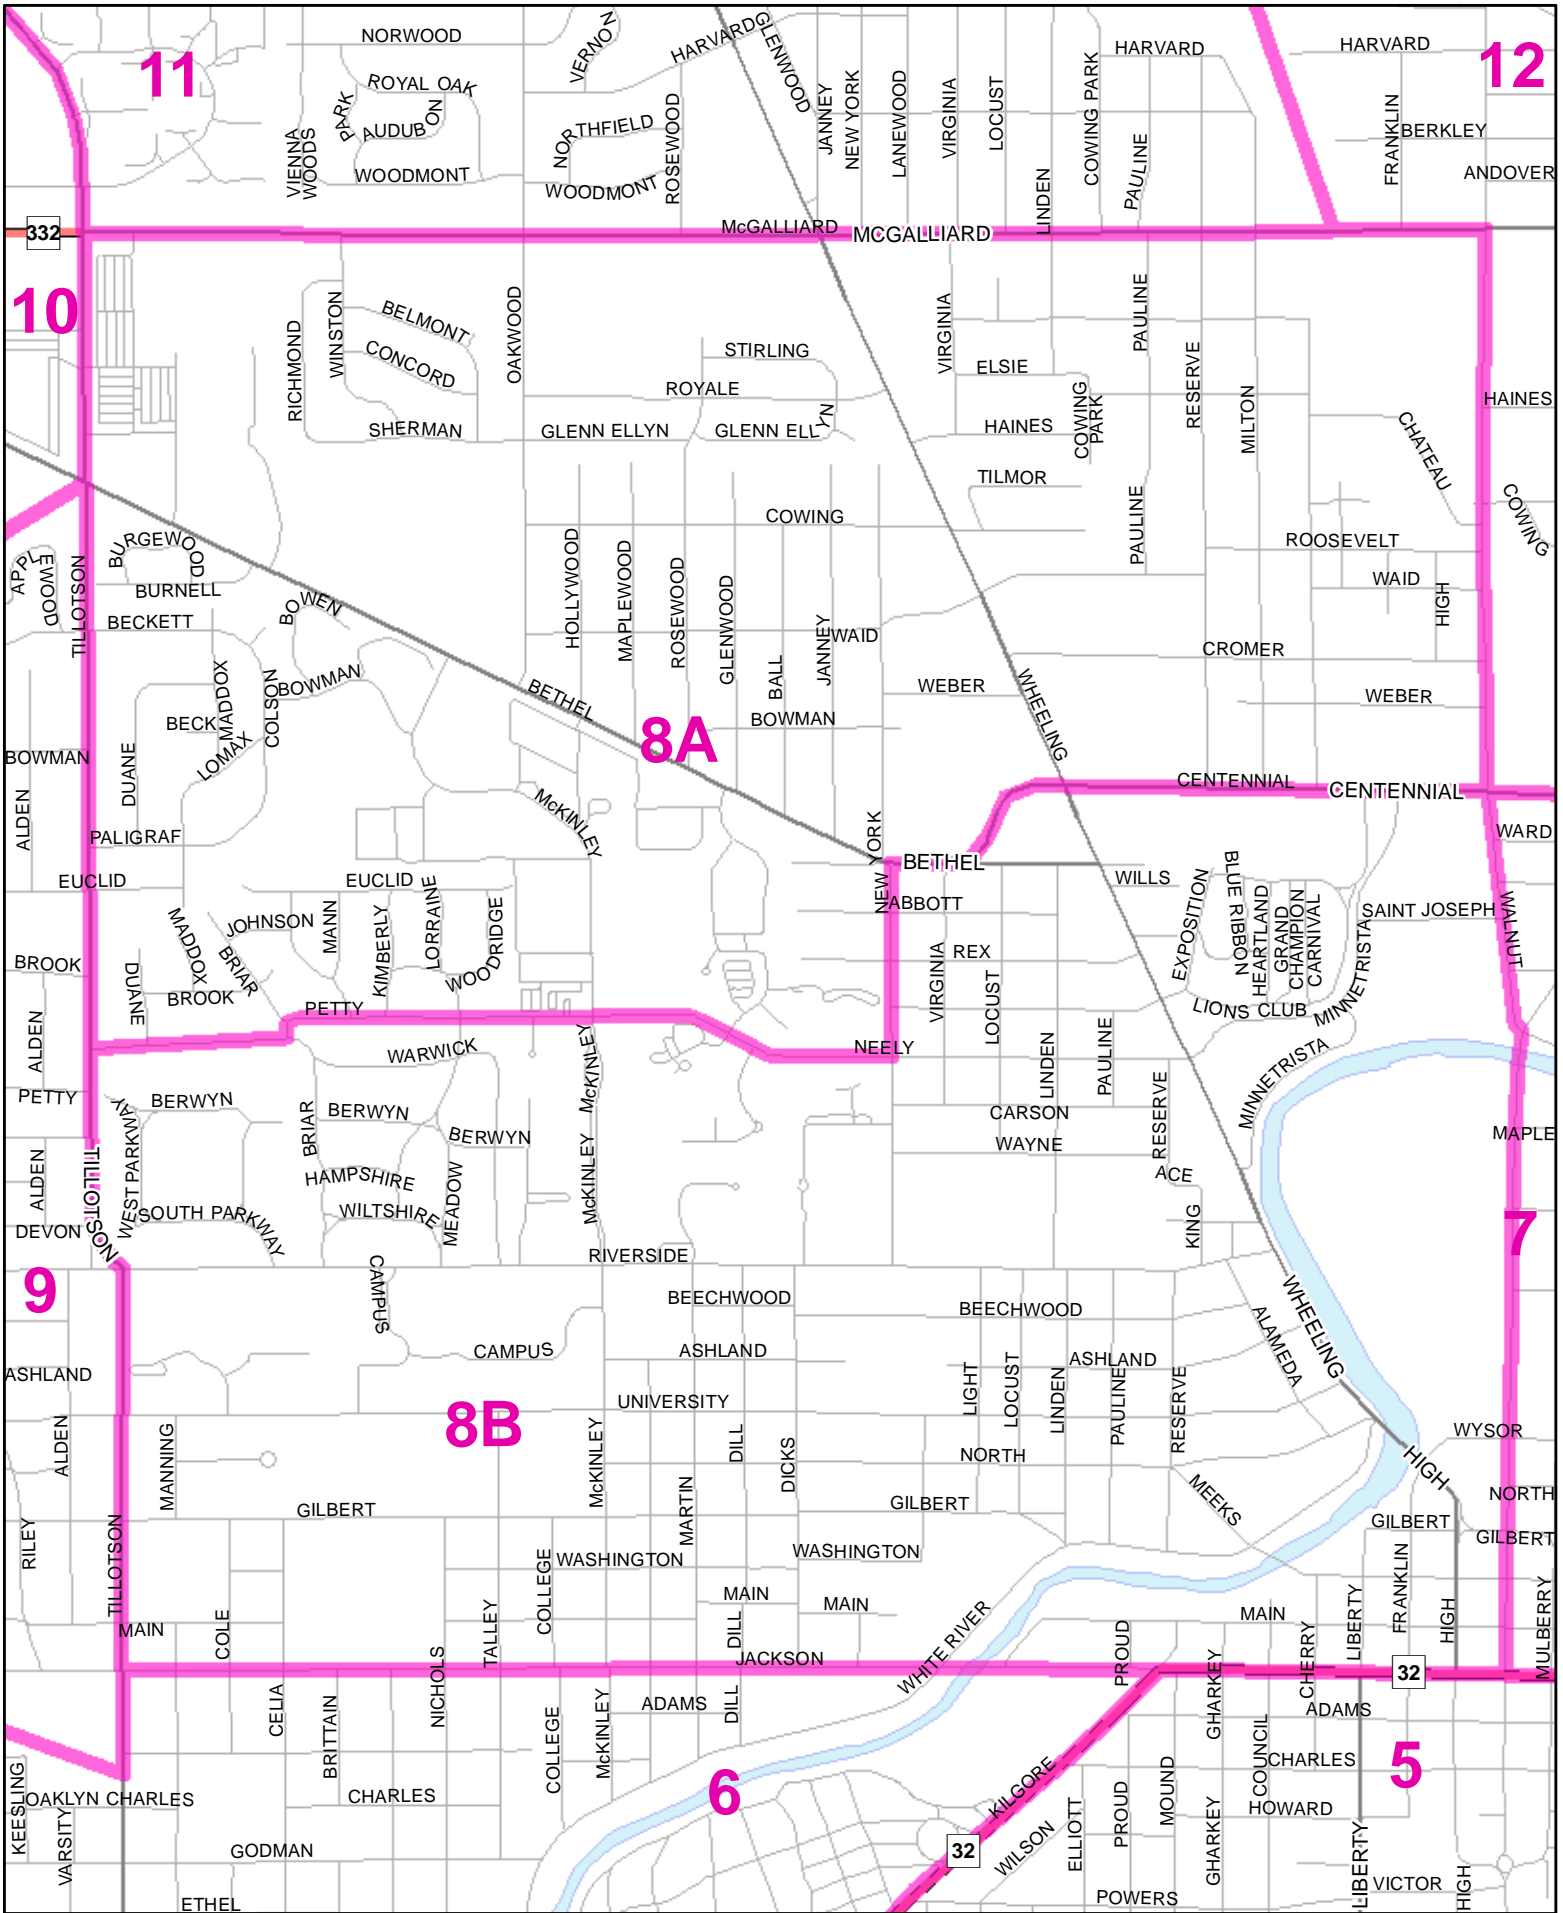

Snow Plow Zone 1

Map Published: 12/6/2016

Snow Plow Zone 3

Map Published: 12/6/2016

Snow Plow Zone 4

Map Published: 12/6/2016

Snow Plow Zone 5

Map Published: 12/6/2016

Snow Plow Zone 6

0 0.4 0.8 1.6 Miles

Map Published: 12/6/2016

Snow Plow Zone 7

Map Published: 12/6/2016

Snow Plow Zone 8A/8B

0 0.225 0.45 0.9 Miles

Map Published: 12/6/2016

Snow Plow Zone 9

0 0.35 0.7 1.4 Miles

Map Published: 12/6/2016

Snow Plow Zone 10

Map Published: 12/6/2016

Snow Plow Zone 11

0 0.25 0.5 1 Miles

Map Published: 12/6/2016

Snow Plow Zone 12

Map Published: 12/6/2016